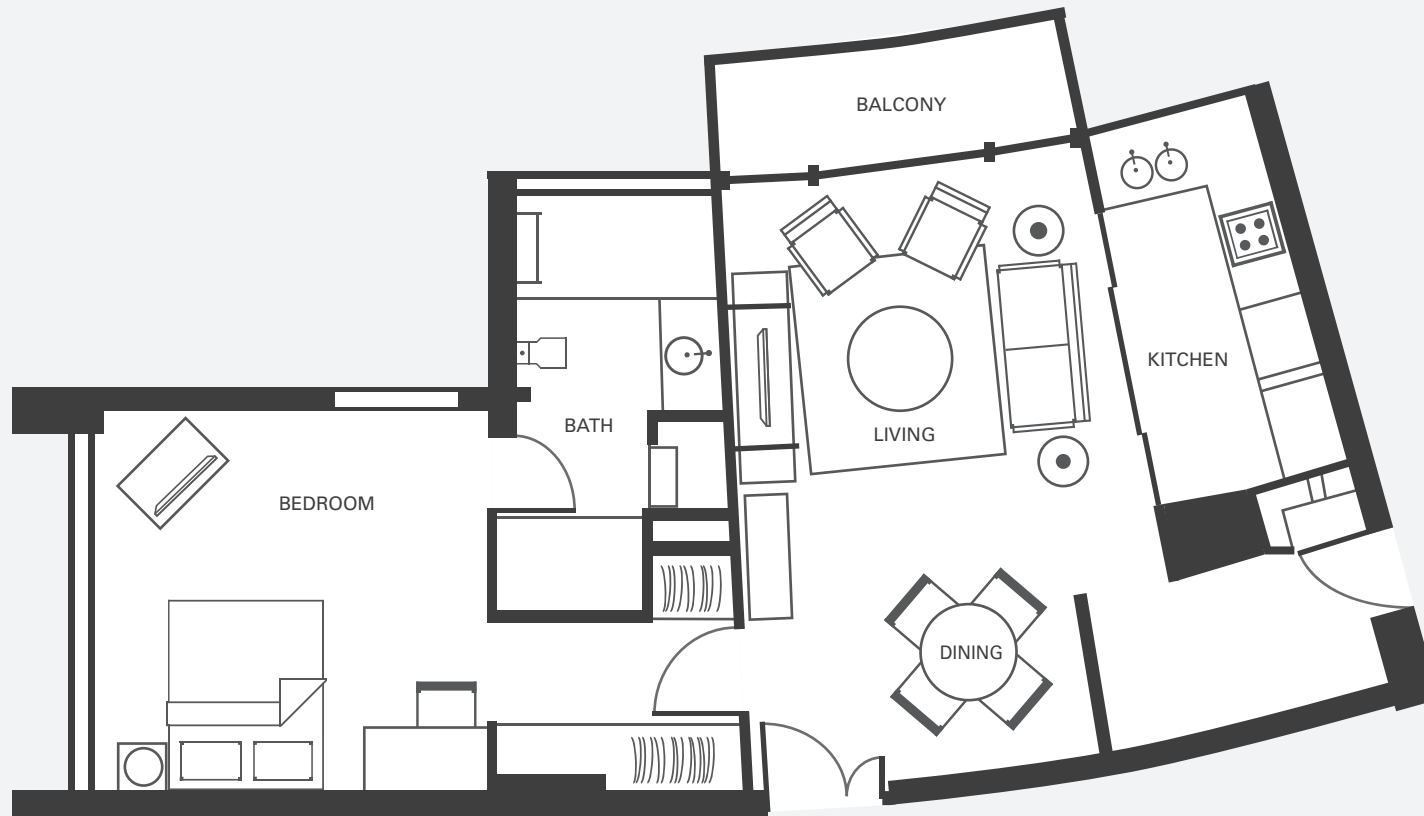

# FRASER PLACE SHEKOU, SHENZHEN

ONE BEDROOM DELUXE  
(75 SQM)

# FRASER PLACE SHEKOU, SHENZHEN

ONE BEDROOM PREMIER  
(113 SQM)

# FRASER PLACE SHEKOU, SHENZHEN

TWO BEDROOM DELUXE  
(147 SQM)

# FRASER PLACE SHEKOU, SHENZHEN

THREE BEDROOM DELUXE  
(212 SQM)