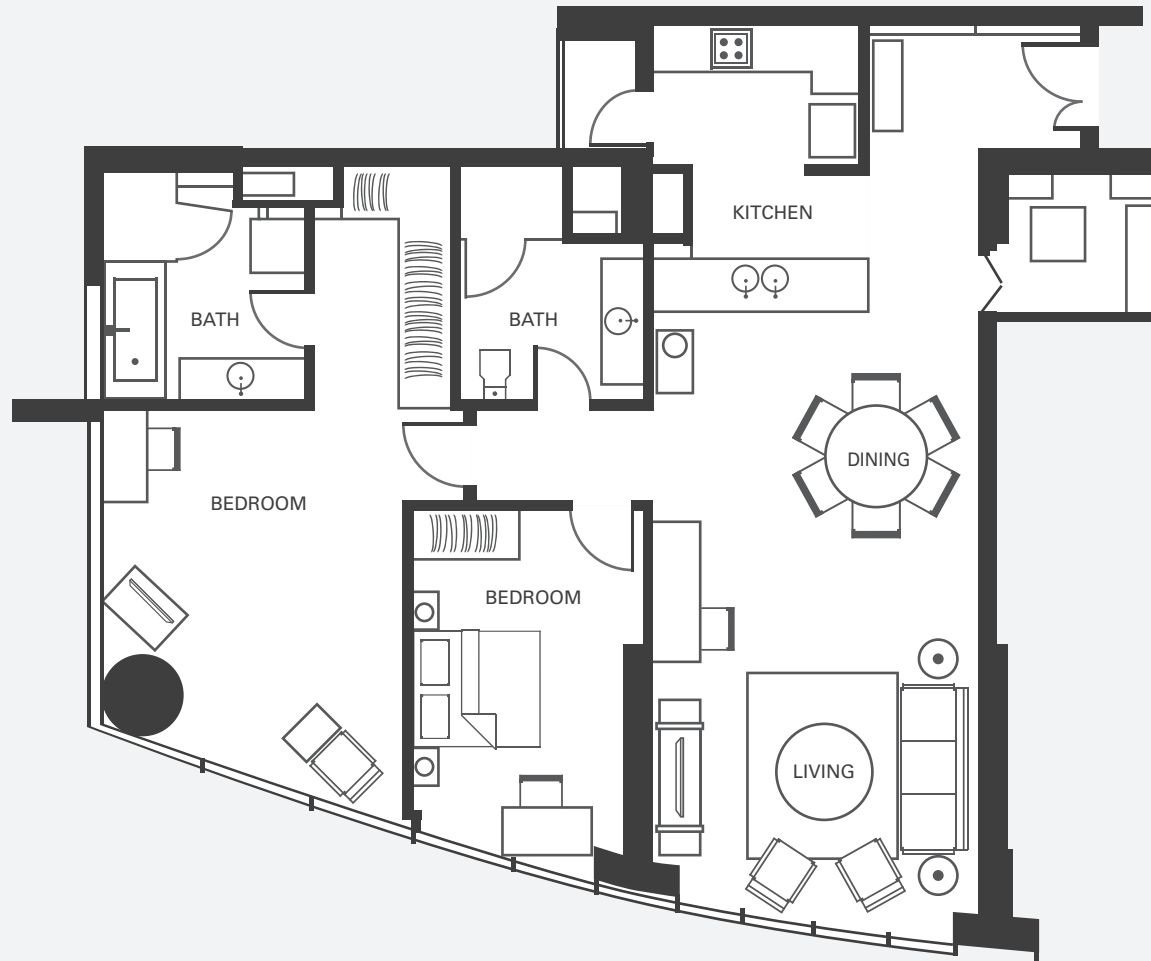

# FRASER PLACE SHEKOU, SHENZHEN

ONE BEDROOM DELUXE  
(75 SQM)

# FRASER PLACE SHEKOU, SHENZHEN

ONE BEDROOM PREMIER  
(113 SQM)

# FRASER PLACE SHEKOU, SHENZHEN

TWO BEDROOM DELUXE  
(147 SQM)

# FRASER PLACE SHEKOU, SHENZHEN

TWO BEDROOM PREMIER  
(171 SQM)