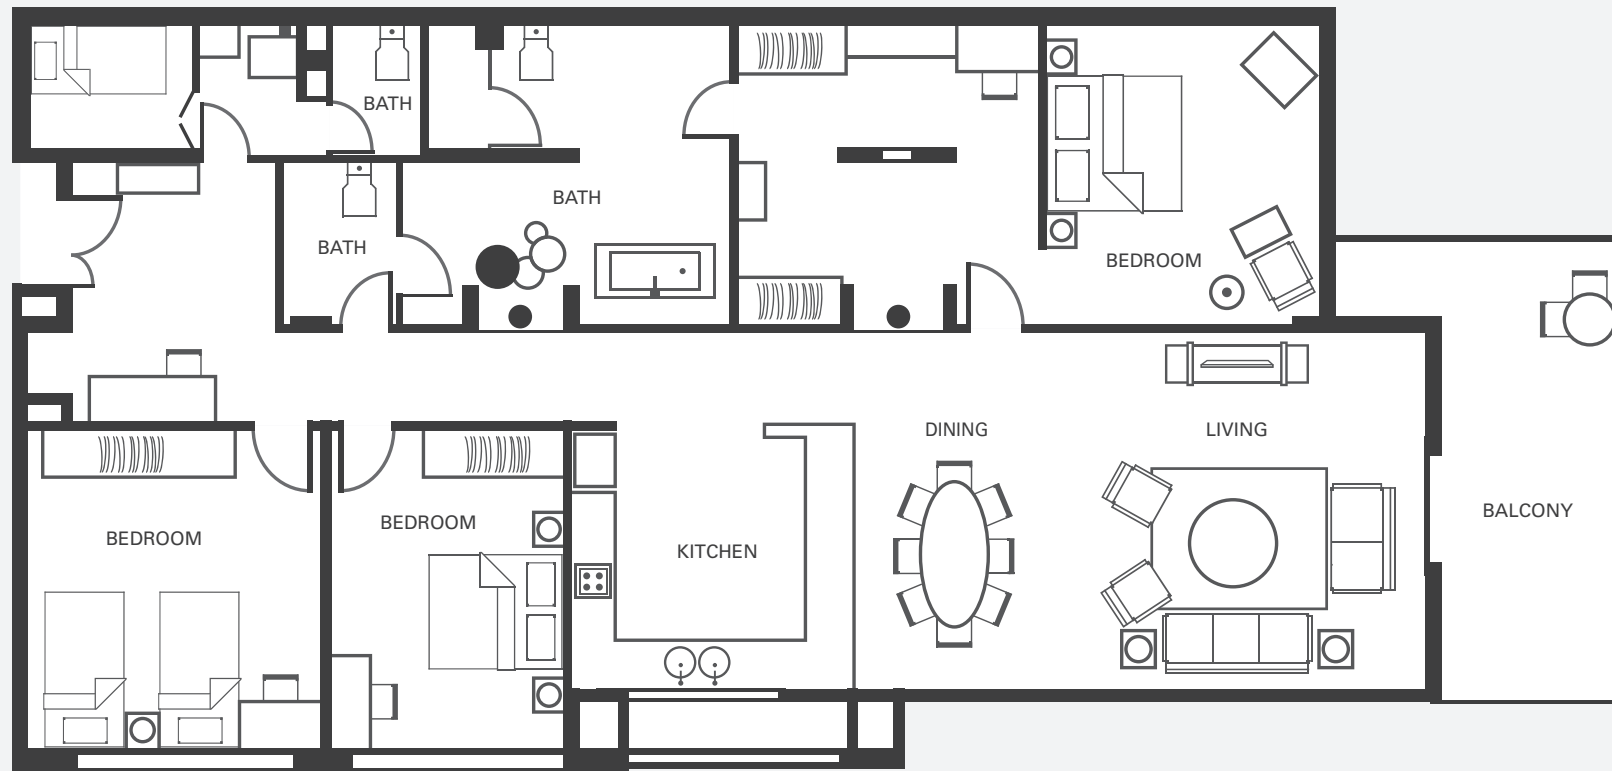

# FRASER PLACE SHEKOU, SHENZHEN

TWO BEDROOM DELUXE  
(147 SQM)

# FRASER PLACE SHEKOU, SHENZHEN

TWO BEDROOM PREMIER  
(171 SQM)

# FRASER PLACE SHEKOU, SHENZHEN

THREE BEDROOM DELUXE  
(212 SQM)

# FRASER PLACE SHEKOU, SHENZHEN

THREE BEDROOM PREMIER  
(198 SQM)